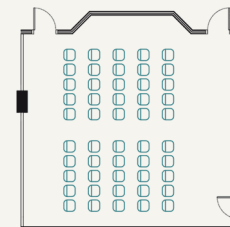

## Beret Room

73 m2 in size and maximum capacity for 60 people. It also includes an adjustable home automation system.

Equipment: screen, lectern, projector, microphone, audio system and flip chart.

M <sup>2</sup>	COCKTAIL	BANQUET	U	THEATRE	CLASSROOM
73	60	36	24	50	36

[REQUEST QUOTATION](#)

COCKTAIL

BANQUET

U

THEATRE

CLASSROOM